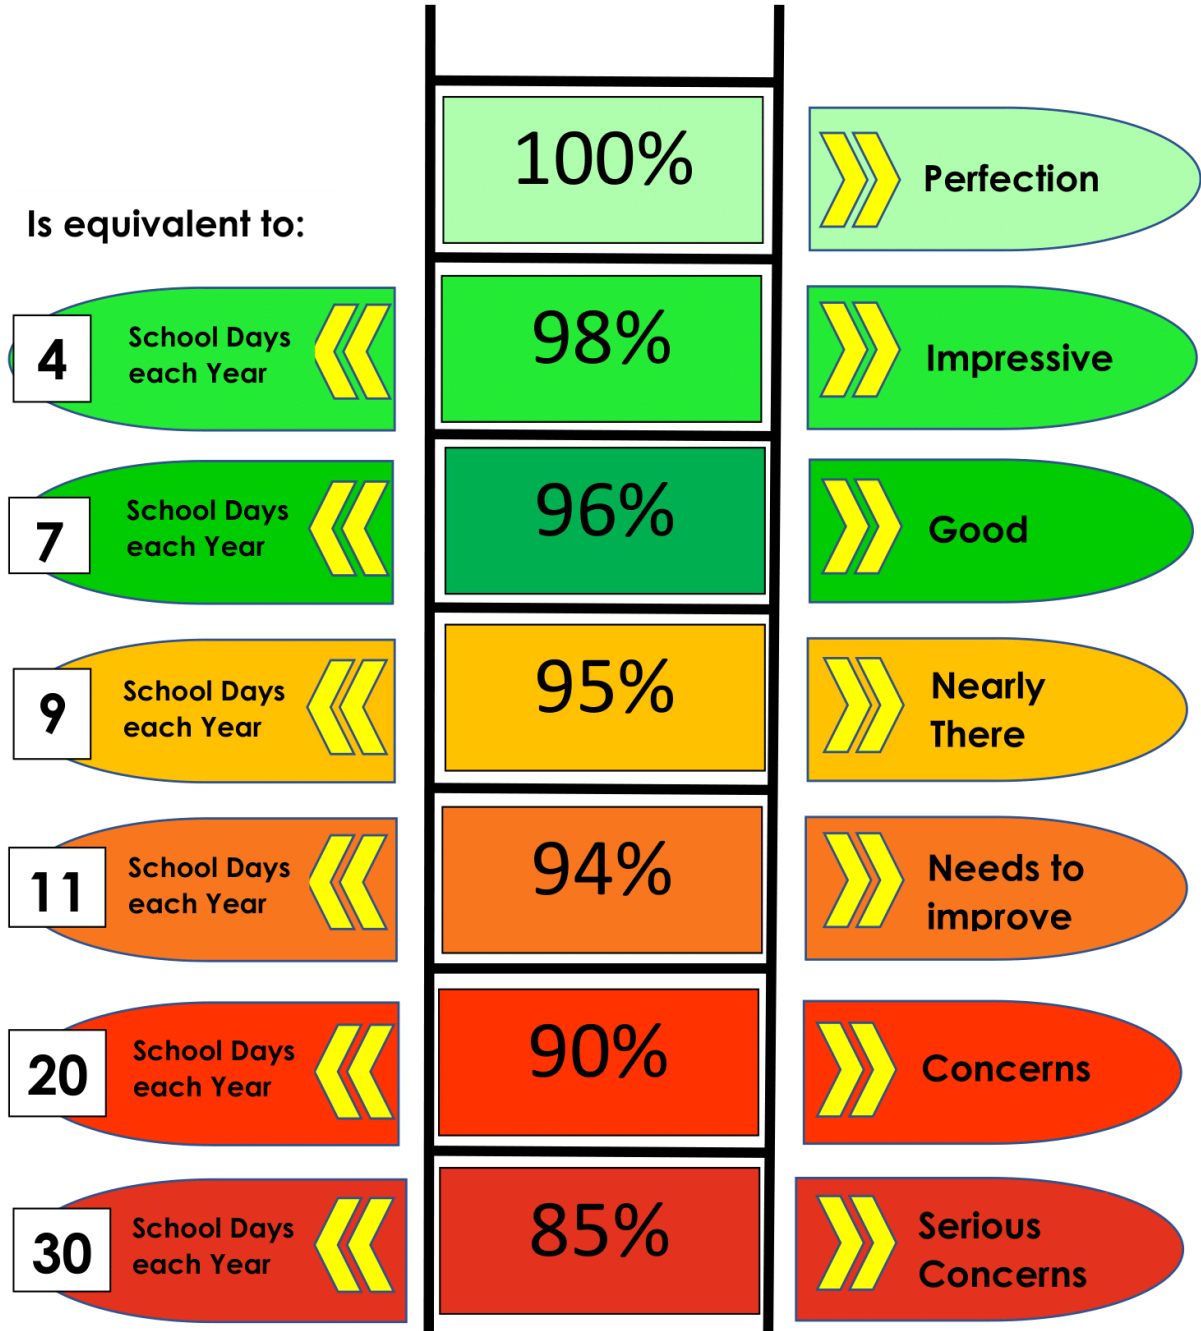

Our Attendance Ladder

Attendance is key. The more children attend school the more likely it is that they will have good levels of attainment. Even small improvements to attainment at 11 years old can increase the amount a person earns before they are 33 years old – an increase of up to 25%!